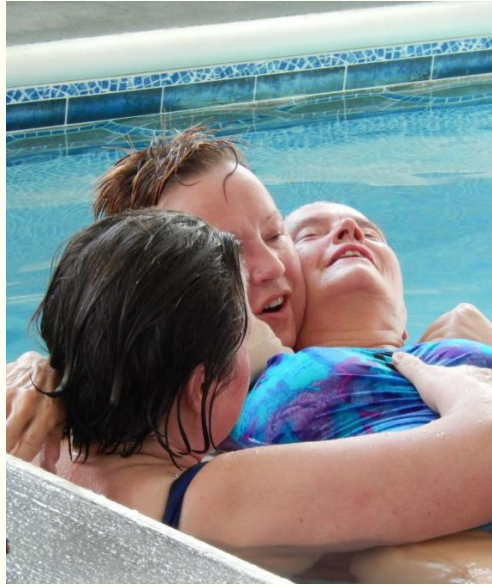

and anchor the energy, purpose and blueprint of your soul in your body.

The food offered from Angel's Rest is organic meat & vegetarian and delicious!

An all inclusive, sliding fee of $1200.00-$1800.00 is due by April 20, 2018 with a prior deposit option of $500.00 to hold your place.
Payment by credit card is through our website.

[Click here for more information:](#)

Make checks payable to Soul Support Systems,
266 Blue Heron Way, Putney, VT 05346.

For information on Angel's Rest go to: <http://www.angelsrestretreat.com>

Soul Support Systems
Email: SoulSupport@SoulSupportSystems.org / Website: www.SoulSupportSystems.org

STAY CONNECTED: